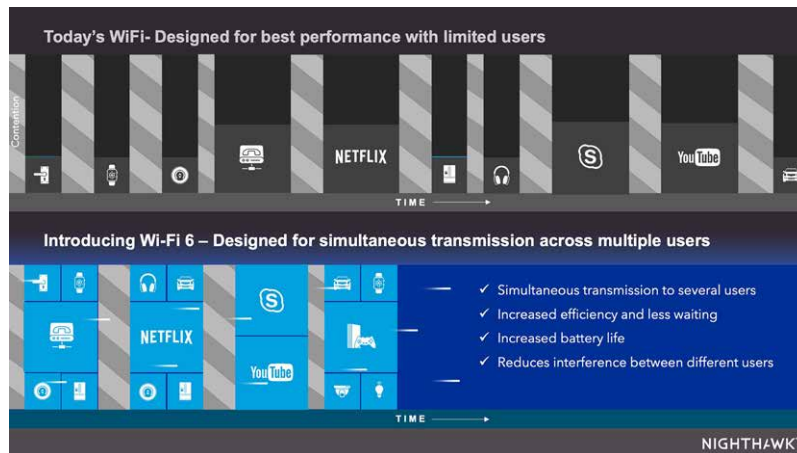

8x8 Multi-User MIMO

Using multi-user MIMO⁺ technology, routers can stream data to multiple devices simultaneously. That means faster downloads and smoother streaming for your devices. WiFi 6 extends MU-MIMO to 8-stream support so it can support double the number of simultaneous transmissions as compared to 4x4 MU-MIMO AC WiFi routers.

Enjoy simultaneous streaming with MU-MIMO

Data sent to one device at a time

Traditional WiFi

Data sent to multiple devices simultaneously

MU-MIMO WiFi

Orthogonal Frequency Division Multiple Access (OFDMA)

Using the OFDMA^s feature of WiFi 6, the WiFi traffic is managed much more efficiently since data is transmitted from different devices concurrently, rather than having each device's data wait for its turn. This results in an efficient use of air-time, reduced latency, and increased bandwidth to add more devices to your network.

Ultra-Powerful AX-Optimized Quad-Core Processor

Nighthawk AX12 WiFi 6 Router, powered by a 64-bit 2.2GHz quad-core processor, is built for performance at an ultimate level. The ultra-fast processor enables the router to seamlessly handle data intensive applications such as 4K/8K UHD video streaming, VR/AR gaming, as well as provide a stronger, more reliable WiFi experience. This powerful processor is optimized for AX making intelligent spontaneous decisions to schedule data traffic to maximize WiFi Bandwidth utilization.