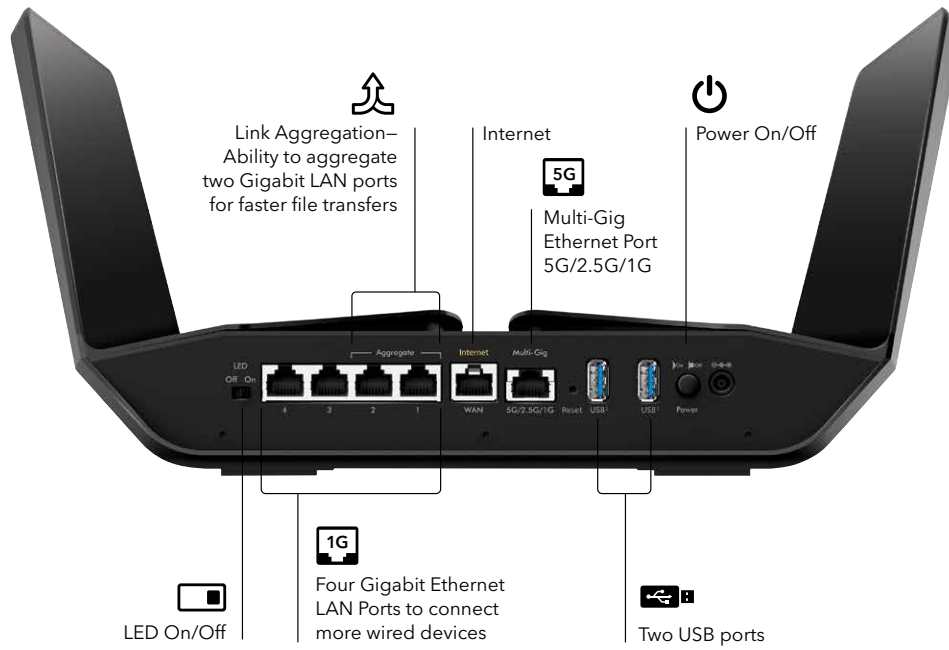

Connection Diagram