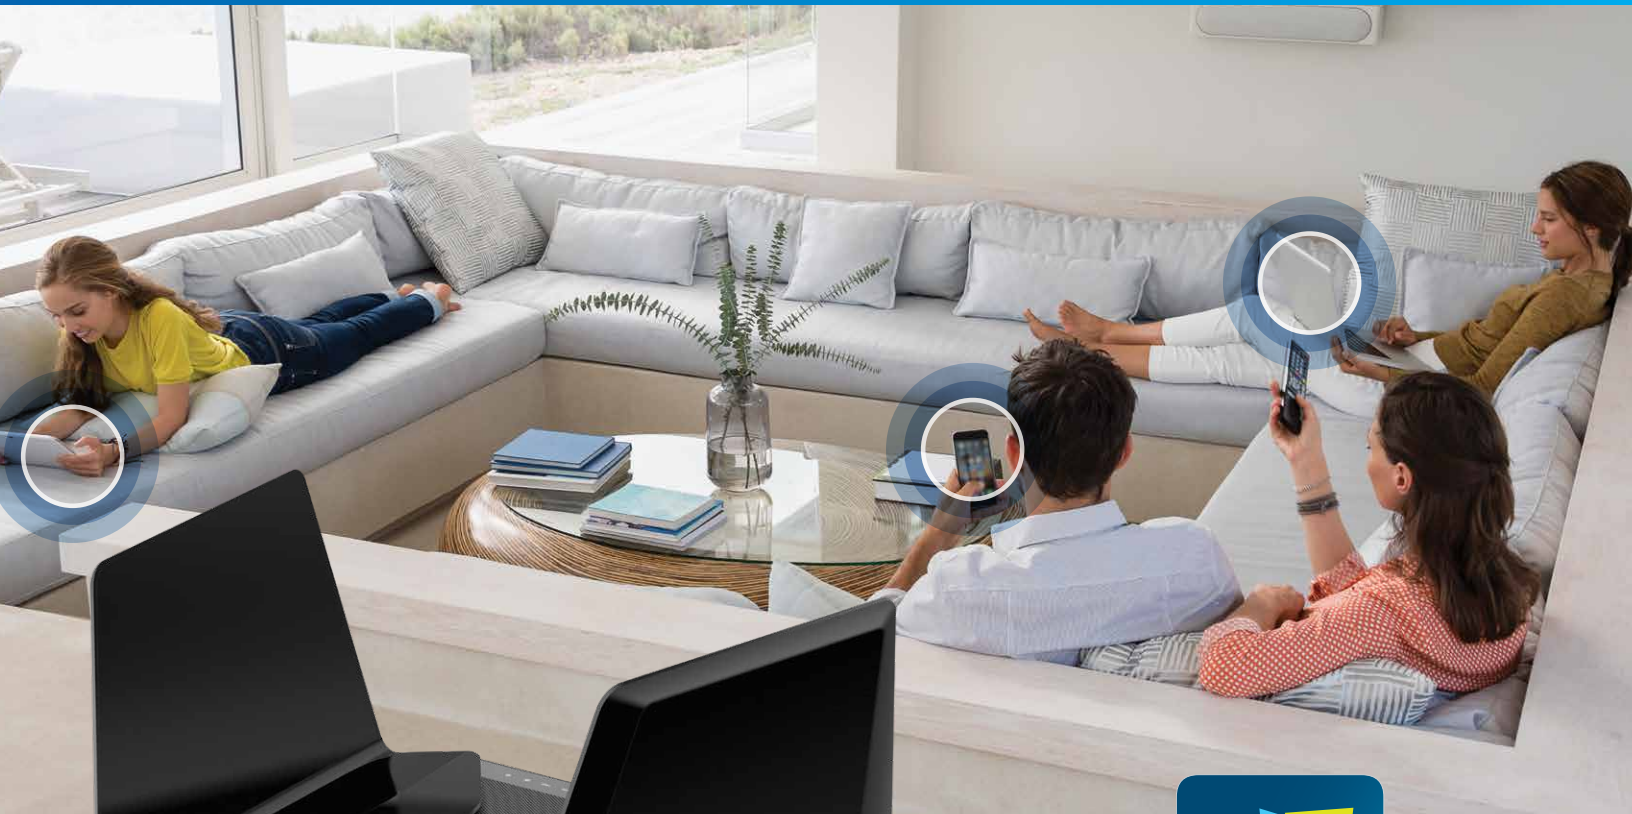

NIGHTHAWK®

Nighthawk® AX12/12-Stream AX6000 WiFi 6 Router

Leading the New Era of WiFi 6

Nighthawk® AX12 WiFi 6 Router is powered by the industry's latest WiFi 6 (802.11ax) standard with 4 times increased data capacity in a dense environment to handle