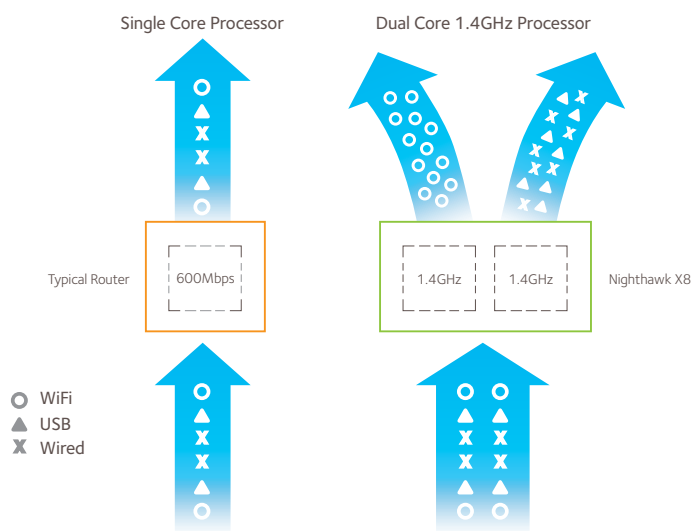

Tri-Band WiFi

The Nighthawk X8 AC5300 Smart WiFi Router with breakthrough Tri-Band WiFi technology delivers a massive combined wireless speed of up to 5.3Gbps. X8 optimizes WiFi performance by intelligently assigning every device to the fastest WiFi band possible and doing so allows devices to connect at their maximum speed. Load Balancing distributes WiFi devices ensuring usage of both the 5GHz WiFi bands. Even if everyone and everything in the home that's connected to the Internet is streaming, gaming, working, playing, socializing or updating at the same time, the X8 won't miss a beat—you'll enjoy seamless clarity and zero lag.

Applications have same priority

Traditional WiFi

Automatically recognizes & prioritizes applications

Dynamic QoS

Powerful Dual Core 1.4GHz processor for faster processing

Basic WiFi routers use simple single core processors to connect WiFi devices to the Internet.

Nighthawk X8 delivers Tri-band WiFi, quad-stream performance on each band, Multi-User MIMO capable, has 6 Gigabit LAN ports with Port Aggregation, and dual USB interfaces to connect external USB storage. Using a single core processor would cause severe performance issues as various processes compete for CPU power.

That's why the X8 utilizes a powerful 1.4GHz dual-core processor to separate processes and prioritize high performance WiFi connections to get maximum combined WiFi speeds of up to 5.3Gbps.

Active Antennas