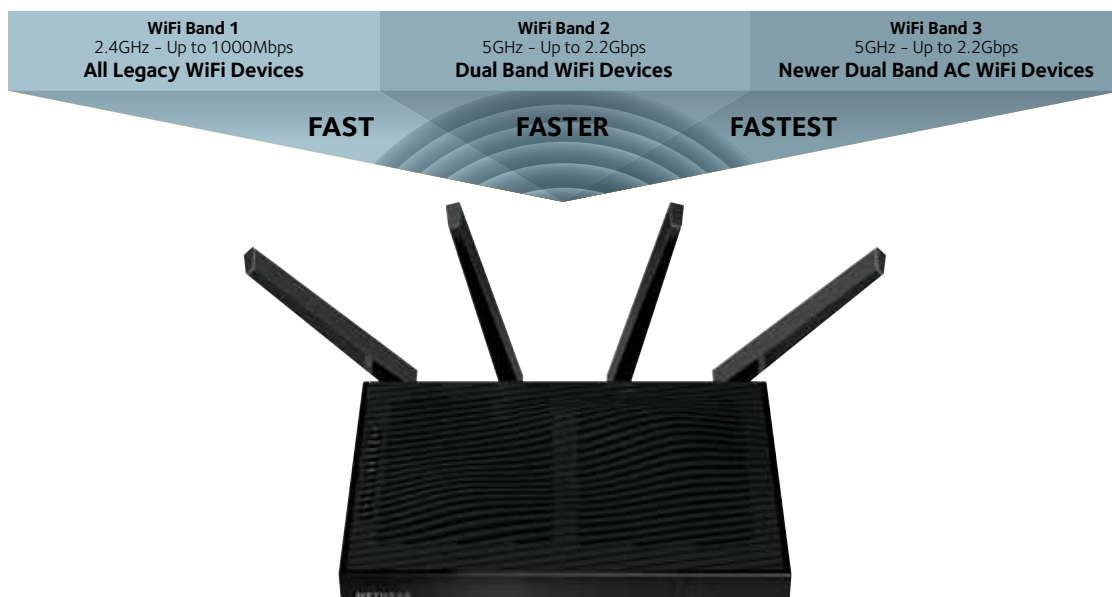

Tri-Band WiFi provides 3 dedicated WiFi Bands