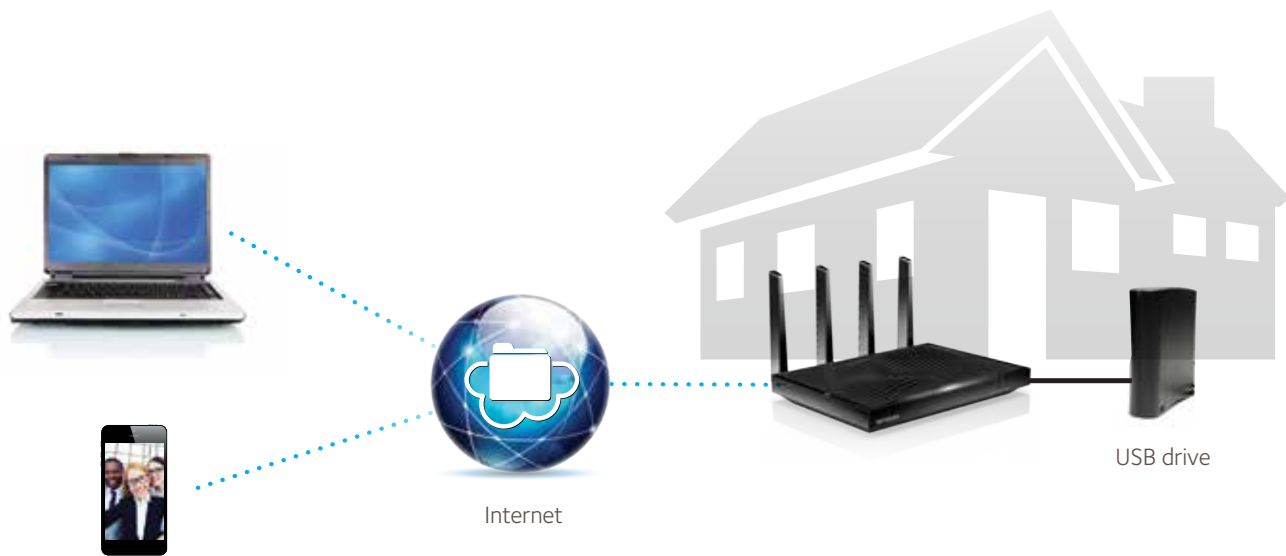

ReadyCLOUD® USB Access—Access Your Files Wherever, Whenever

Access and share your files via secure, personal cloud storage with NETGEAR ReadyCLOUD® USB Access. Once you've connected your USB drive to your NETGEAR Nighthawk X8 and uploaded all your favorite files, you can enjoy the convenience and accessibility anytime & anywhere you have an Internet connection. No fees, storage limitations, or privacy concerns of cloud storage services. Using the ReadyCLOUD mobile app or web portal, you'll now have anytime, anywhere access to your USB drive at home... it's that easy!

- Setup your and access ReadyCLOUD via the web portal <http://readycloud.netgear.com/>
- Download mobile app for Android <https://play.google.com/store/apps/details?id=com.netgear.readycloud&hl=en>
- Download mobile app for iOS <https://itunes.apple.com/us/app/readycloud/id700730254?mt=8>

With ReadyCloud, remotely access your files stored at home through the browser or smartphone app.