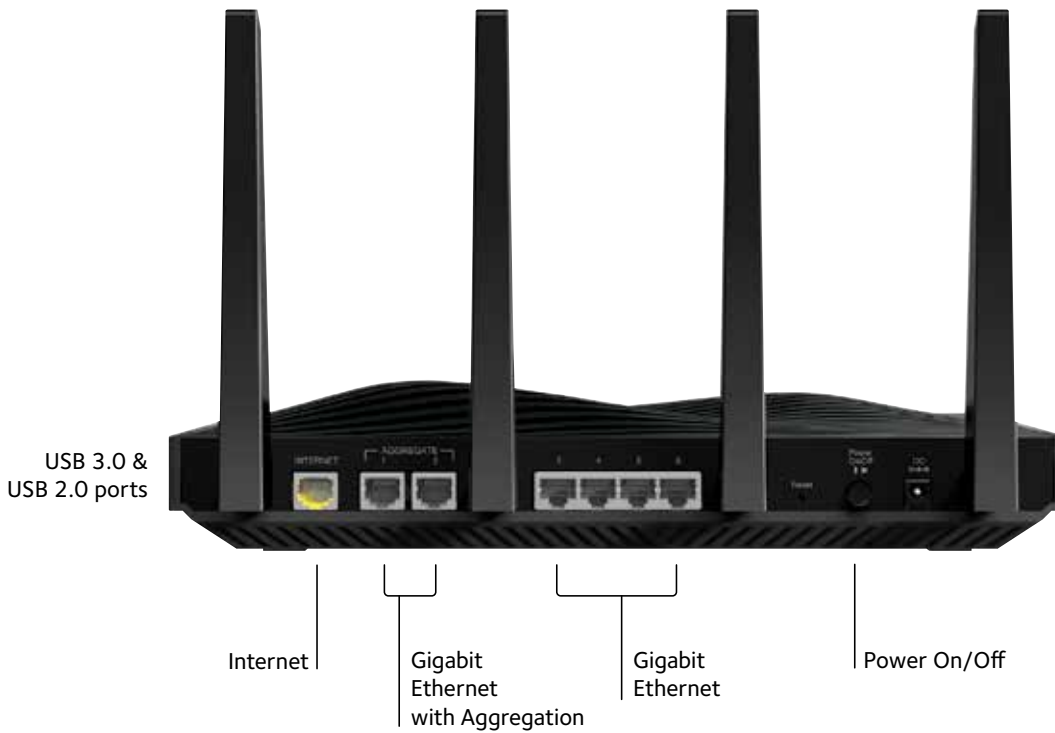

Connection Diagram