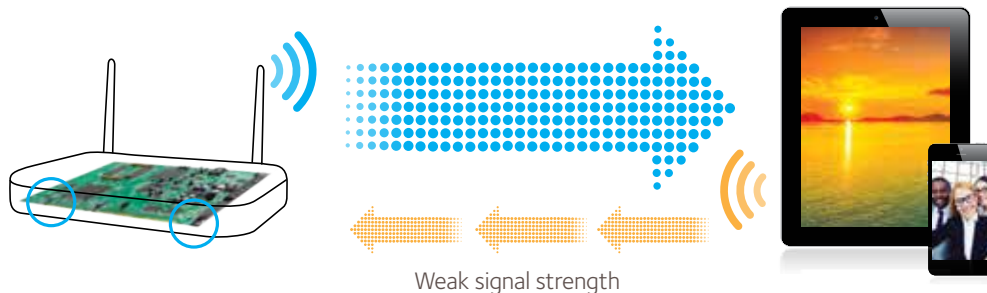

Traditional WiFi router has harder time receiving weaker mobile device signals.