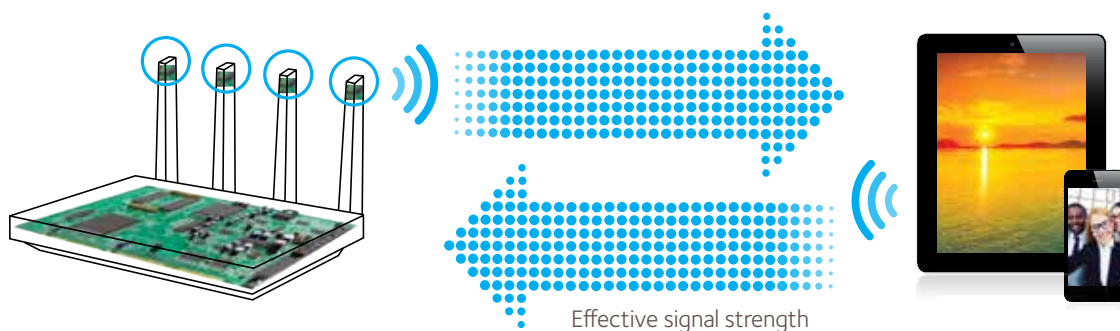

Nighthawk X8 Active antennas compensate for weaker mobile device signals and effectively improve signal strength.