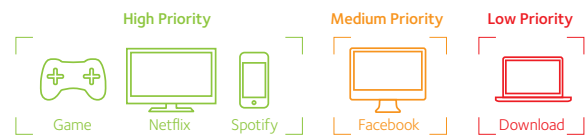

Tri-Band WiFi provides 3 dedicated WiFi Bands

Dynamic Quality of Service (QoS)

If you like gaming and streaming videos, then you can benefit from Dynamic Quality of Service (QoS).

Dynamic QoS automatically prioritizes bandwidth to latency sensitive applications like online gaming and video streaming by recognizing application and device information as well as bandwidth needs. Dynamic QoS will also ensure that lower priority applications like file downloads will never get completely stopped.

Applications have same priority

Traditional WiFi

Automatically recognizes & prioritizes applications

Dynamic QoS

Powerful Dual Core 1.4GHz processor for faster processing

Basic WiFi routers use simple single core processors to connect WiFi devices to the Internet.