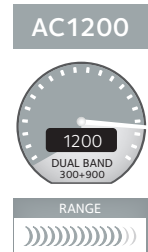

### Performance & Use

- AC1200 WiFi—300+867 Mbps<sup>†</sup> speeds
- External antennas for improved WiFi coverage
- Ideal for homes with 8 or more WiFi devices
- NETGEAR genie® App—Enjoy more of your connected home