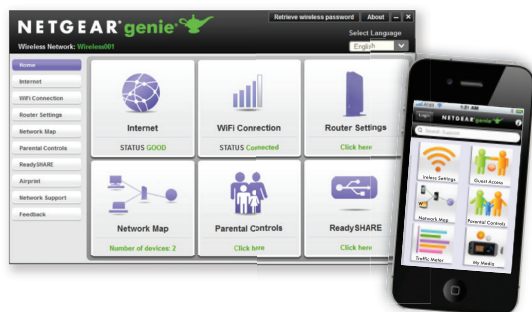

### Performance & Use

- AC1200 WiFi—300+867 Mbps<sup>†</sup> speeds
- External antennas for improved WiFi coverage
- Ideal for homes with 8 or more WiFi devices
- NETGEAR genie® App—Enjoy more of your connected home

### Overview

The NETGEAR AC1200 Smart WiFi Router is an incredibly fast router delivering AC1200 WiFi and Gigabit Ethernet speeds. External antennas provide improved WiFi coverage for larger homes. This router offers 3x faster speed than similar 802.11n and more reliable streaming for mobile phones and tablets. It delivers the speed and reliability needed for applications such as lag-free multiple HD video streaming, multi-player gaming, ultra-fast speed and a secure and reliable connection to the Internet. The AC1200 Smart WiFi Router also includes NETGEAR genie® home network manager for easy installation and home network management.

### NETGEAR genie® Home Networking Simplified

- Home network manager
- Turbo Transfer—Share files within your home network between PC, Mac® or Android™
- Makes any printer AirPrint® compatible to print from an iPad® or iPhone®
- MyMedia™—Find and play media files in your network
- EZ Mobile Connect—Scan QR code to connect to your home network
- For PC, Mac®, iPhone®, iPad®, & Android® devices