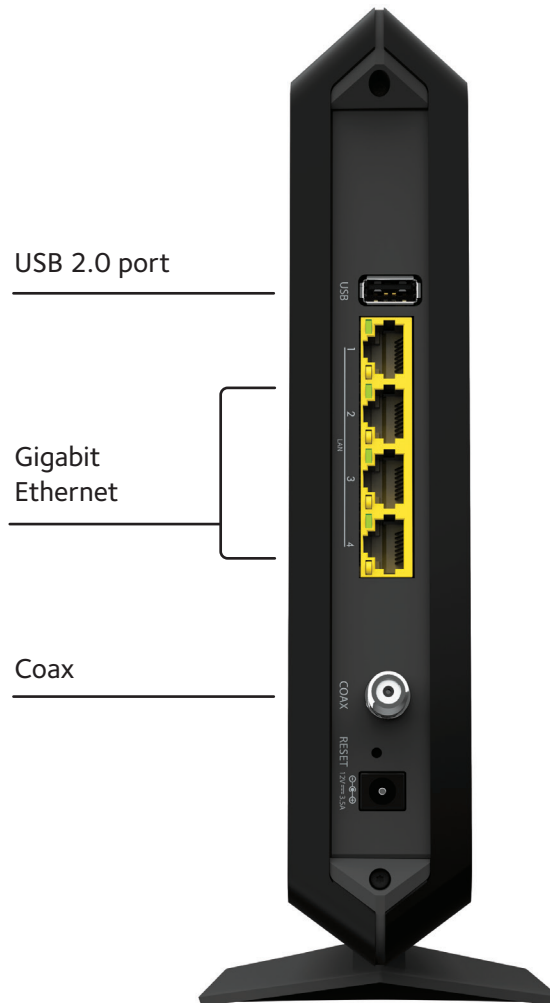

Connection Diagram