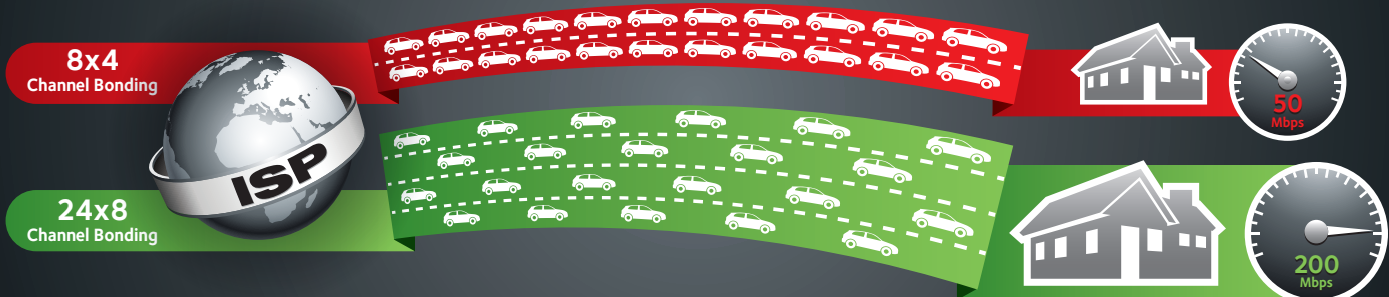

PARENTAL CONTROLS—Web site filtering for all your connected devices

GUEST NETWORK ACCESS—Separate & secure access for guests

SECURE WiFi CONNECTIONS—High level wireless security with WPA/WPA2

FASTER INTERNET DURING PEAK HOURS

The Benefits of 24x8 Channel Bonding

Like lanes on a highway, cable Internet providers use data channels to deliver the Internet to your home. The more channels your cable modem router has, the more you avoid peak congestion, maintain fast download speeds and get the most reliable Internet connection. The Nighthawk WiFi Cable Modem Router supports industry-leading 24 downstream channels and the fastest cable Internet speed tiers.