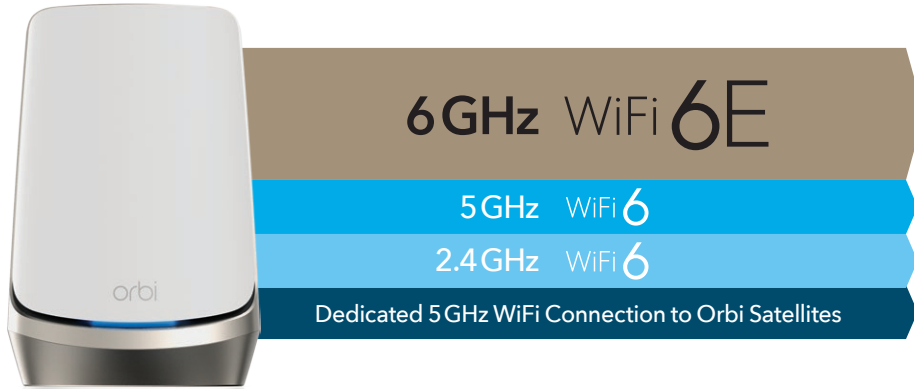

#### WiFi Everywhere.

Expand your existing Orbi WiFi 6E Mesh System as your needs increase. Orbi Quad-band Mesh WiFi delivers top speeds where you need them throughout your home.

#### It's Easy.

With the Orbi app, you can add a satellite to your existing Orbi WiFi 6E Mesh System in minutes.

WiFi 6E added to award-winning Orbi Tri-band Mesh Technology creates an unmatched quad-band WiFi experience. WiFi 6E devices use this ultra-fast band, enabling improved speed & performance for connected devices.