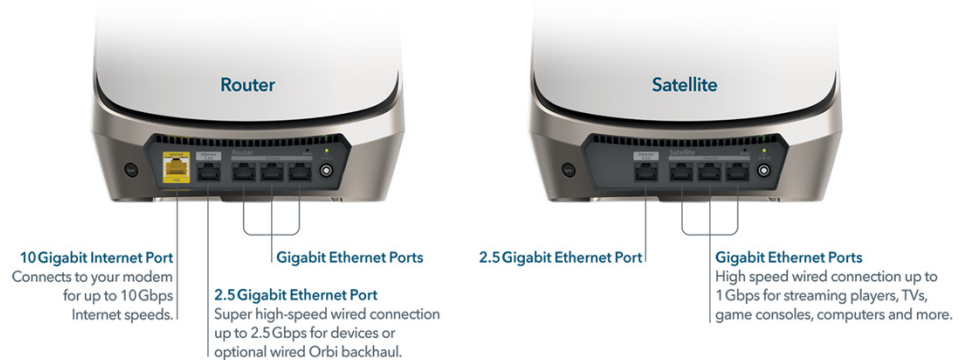

Whole Home Quad-band Mesh WiFi 6E System

960 Series

Package Contents

- One (1) Orbi WiFi 6E Router (RBRE960)
- One (1) Orbi WiFi 6E Satellite (RBSE960)
- One (1) 2m Ethernet cable
- Two (2) 19V/3.16A power adapters
- Quick start guide

System Requirements

- High-speed Internet connection to existing modem or gateway

Warranty & Support

- 90-day complimentary technical support following purchase from a NETGEAR authorized reseller
- www.netgear.com/warranty

Physical Specifications

- Dimensions: 11 x 7.5 x 3.3 in (279 x 191 x 84 mm) each
- Weight: 3 lb (1.36 kg) each

Connection Diagram

This product comes with a limited warranty that is valid only if purchased from a NETGEAR authorized reseller.

* 90-day complimentary technical support following purchase from a NETGEAR authorized reseller.

† Maximum wireless signal rate derived from IEEE® 802.11 specifications. Actual data throughput and wireless coverage will vary and be lowered by network and environmental conditions, including network traffic volume, device limitations, and building construction. NETGEAR makes no representations or warranties about this product's compatibility with future standards. Up to 11,000Mbps wireless speeds achieved when connecting to other 802.11ax 11,000Mbps devices.

Wireless speeds are country-specific, as certain WiFi band channels may not be available in some countries.

¹ NETGEAR Armor™ is free during the trial period. A yearly subscription, after the trial period, protects all of your connected devices.

² NETGEAR Smart Parental Controls™ fees apply for a Premium Plan.

³ 6GHz band is limited to indoor usage.

For regulatory compliance information, visit www.netgear.com/about/regulatory.

NETGEAR, the NETGEAR Logo and NETGEAR Armor are trademarks of NETGEAR, Inc. Any other trademarks mentioned herein are for reference purposes only. ©2024 NETGEAR, Inc.