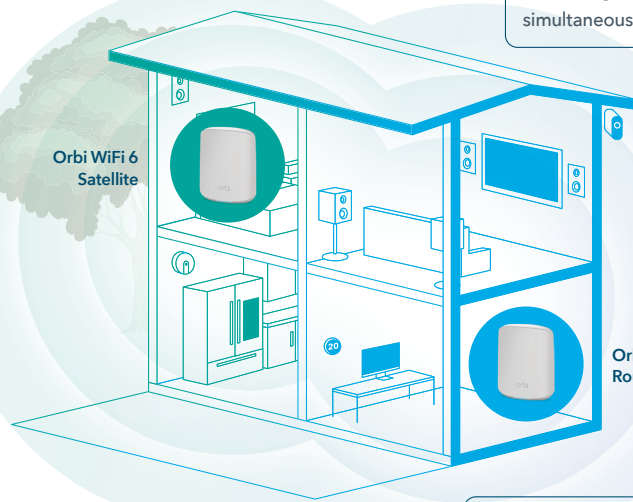

House Diagram

**Powerful
Smart Home
Experience**

**Built for Gigabit Internet
Speeds Everywhere**

You've paid for the fastest Internet speeds, now experience it everywhere in your home.

Orbi WiFi 6
Satellite

Blockbuster WiFi

Stream high definition to EVERY screen simultaneously without delay.

**4+
ROOMS**
(Up to 320m²)

Orbi WiFi 6
Router

**Performance Leadership
in Mesh WiFi 6**

Ultra-fast connections for all your smart home, streaming, mobile & gaming needs.