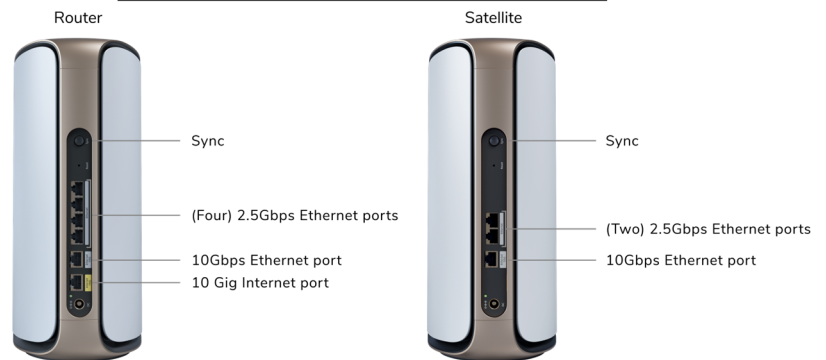

Whole Home Quad-band Mesh WiFi 7 System

970 Series

Package Contents

- One (1) Orbi WiFi 7 Router (RBE971)
- Two (2) Orbi WiFi 7 Satellites (RBE970)
- One (1) 2m Ethernet cable
- Three (3) power adapters
- Quick start guide

System Requirements

- High-speed Internet connection to existing modem or gateway

Warranty & Support

- 90-day complimentary technical support following purchase from a NETGEAR authorized reseller
- www.netgear.com/warranty

Physical Specifications

- Dimensions: 11.58 x 5.68 x 5.15 in (294.03 x 144.38 x 130.79 mm) each
- Weight: 3.96 lb (1.79 kg) each

Connection Diagram

This product comes with a limited warranty that is valid only if purchased from a NETGEAR authorized reseller.

† Maximum wireless signal rate derived from IEEE® 802.11 specifications. Actual data throughput and wireless coverage will vary and be lowered by network and environmental conditions, including network traffic volume, device limitations, and building construction. NETGEAR makes no representations or warranties about this product's compatibility with future standards. To achieve maximum wireless/wired speed requires devices that use the latest wireless/wired standards and support maximum speeds.

¹ NETGEAR Armor™ Powered by Bitdefender® requires a paid subscription after the initial 1-year free trial.

² NETGEAR Smart Parental Controls™ fees apply for a Premium Plan.

For regulatory compliance information, visit www.netgear.com/about/regulatory.

NETGEAR, the NETGEAR Logo, NETGEAR Armor, and Orbi are trademarks of NETGEAR, Inc. Any other trademarks mentioned herein are for reference purposes only. ©2023 NETGEAR, Inc.