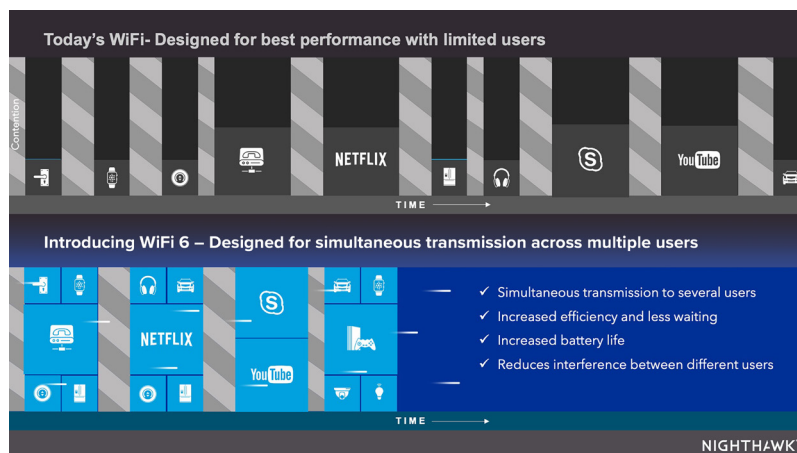

STANDARDS-BASED WIFI SECURITY (802.11i, 128-bit AES encryption with PSK)

GUEST NETWORK–Separate and secure network for your guests

AUTOMATIC FIRMWARE UPDATE–Delivers latest security patches to the router

## Orthogonal Frequency Division Multiple Access (OFDMA)

Using the uplink and downlink OFDMA feature of WiFi 6, the WiFi traffic is managed much more efficiently since data is transmitted from different devices concurrently, rather than having each device's data wait for its turn. This results in an efficient use of air-time, reduced latency, and increased bandwidth to add more devices to your network.