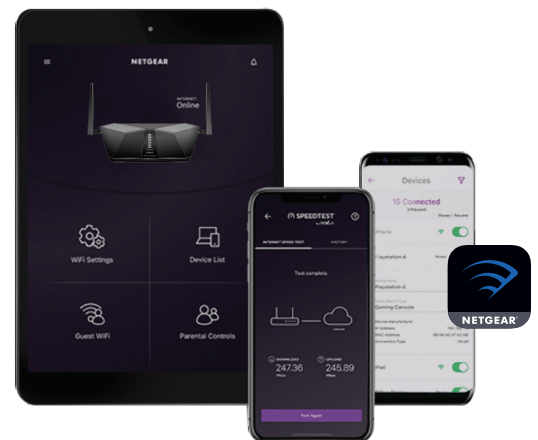

## Nighthawk AX4 4G LTE WiFi 6 Router

### Ultra-powerful AX-optimized Quad-core Processor

The Nighthawk AX4 LTE WiFi Router, powered by a 64-bit 1.5GHz quad-core processor, is built for performance at an ultimate level. The ultra-fast processor enables the router to seamlessly handle data-intensive applications such as 4K/8K UHD video streaming, VR/AR gaming, as well as provide a stronger, more reliable WiFi experience. This powerful processor is optimized for AX making intelligent spontaneous decisions to schedule data traffic to maximize WiFi bandwidth utilization.

### Nighthawk App

The NETGEAR Nighthawk® App makes it easy to set up your LTE router and get more out of your WiFi. With the app, you can install your router in a few steps—just connect your mobile device to the router network and the app will walk you through the rest. Once set up, you can use the intuitive dashboard to pause the Internet on your connected devices, run a quick Internet speed test, and much more!

- Anywhere Access—Easily monitor your home network anytime, anywhere
- Internet Speed Test—Check the broadband speeds from your service provider
- Pause Internet—Pause the Internet to any device
- Traffic Meter—Track Internet data usage
- Guest Networks—Set up separate WiFi access for guests
- Quick Setup—Get connected in just minutes
- Get it at [nighthawk-app.com](https://nighthawk-app.com)