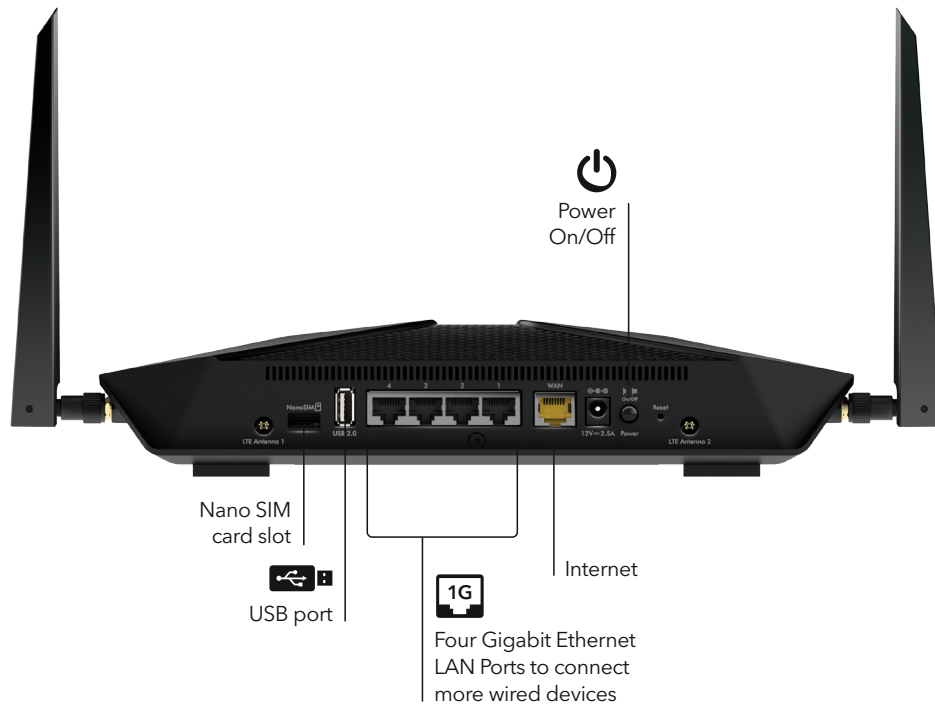

Connection Diagram