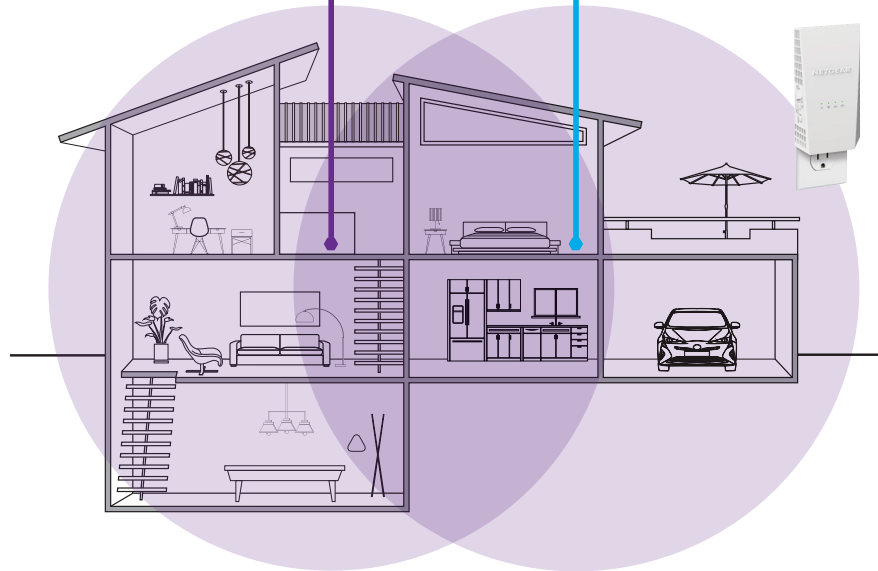

WiFi Mesh

Easily create a whole-home WiFi Mesh with your existing router.

Push Button Setup

Easy setup with a push of the button.

Gigabit Ethernet Port

Connect a wired device like Blu-ray® player, game console, smart TV or streaming player to your WiFi network.

Smart Roaming

Automatically connects your mobile devices to the best available WiFi.

One WiFi Name

Extends coverage of your home's WiFi with same WiFi name & security password.

FastLane™ Technology

Use both WiFi bands to establish one high speed connection; ideal for HD streaming & gaming.

Boost WiFi coverage with your existing home WiFi to create a powerful WiFi Mesh for greater wireless speed & coverage throughout your home. Improve your home's WiFi & get better connections for iPads®, smartphones, laptops & more.

Existing WiFi
Sometimes your router does not provide the WiFi coverage you need.

WiFi Mesh Extender
Boosts the range of your existing WiFi & creates a WiFi Mesh to provide a strong signal in hard-to-reach areas.