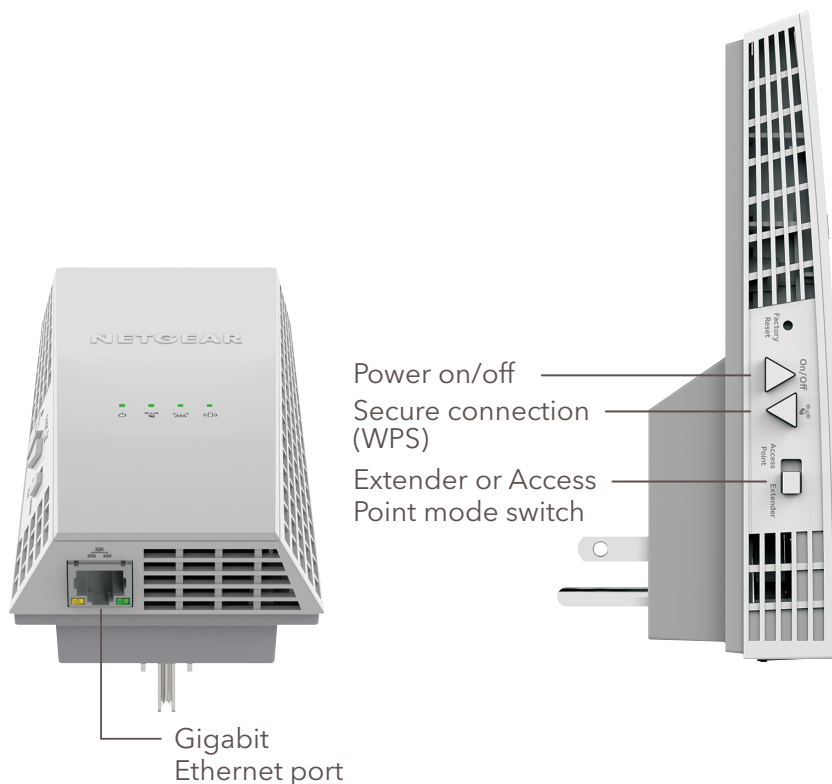

WiFi Mesh

Easily create a whole-home WiFi Mesh with your existing router.

Push Button Setup

Easy setup with a push of the button.

Gigabit Ethernet Port

Connect a wired device like Blu-ray® player, game console, smart TV or streaming player to your WiFi network.

Boost WiFi coverage with your existing home WiFi to create a powerful WiFi Mesh for greater wireless speed & coverage throughout your home. Improve your home's WiFi & get better connections for iPads®, smartphones, laptops & more.

Existing WiFi
Sometimes your router does not provide the WiFi coverage you need.

WiFi Mesh Extender
Boosts the range of your existing WiFi & creates a WiFi Mesh to provide a strong signal in hard-to-reach areas.

WiFi Mesh
Easily create a whole-home WiFi Mesh with your existing router.

Smart Roaming
Automatically connects your mobile devices to the best available WiFi.

Nighthawk® App—Get more from your WiFi

- **Quick Setup**—Get connected in just minutes
- **WiFi Settings**—View your WiFi network name (SSID) and password
- **Device List**—Check devices connected to the extender
- **Network Map**—View extenders connected to the network