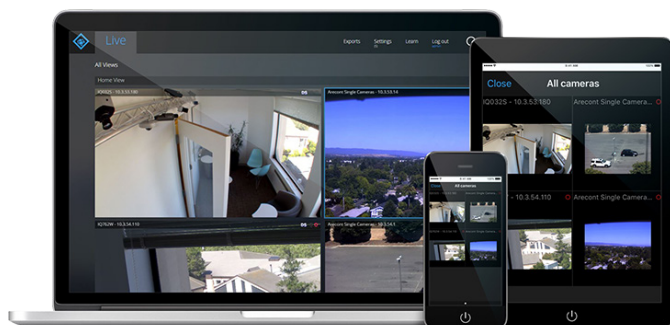

ReadyNAS, Your data. Your business. Protected.

- Multiple hardware platforms to choose from - from 2 to 60 Bays, desktop or rackmount
- Industry's highest standard for video data protection, protect against physical, mechanical, virus/malware, human and system level errors - 5 levels of data protection
- Runs Milestone Arcus on ReadyNAS as an app, while supporting the full ReadyNAS feature set - data backup, file sharing, data protection, and more

ANYWHERE VIEWING WITH MOBILE APP

Remote access and viewing plus instantaneous video capture and push to ReadyNAS

Capable of managing multiple surveillance sites with multiple ReadyNAS video servers

LIVE VIEW