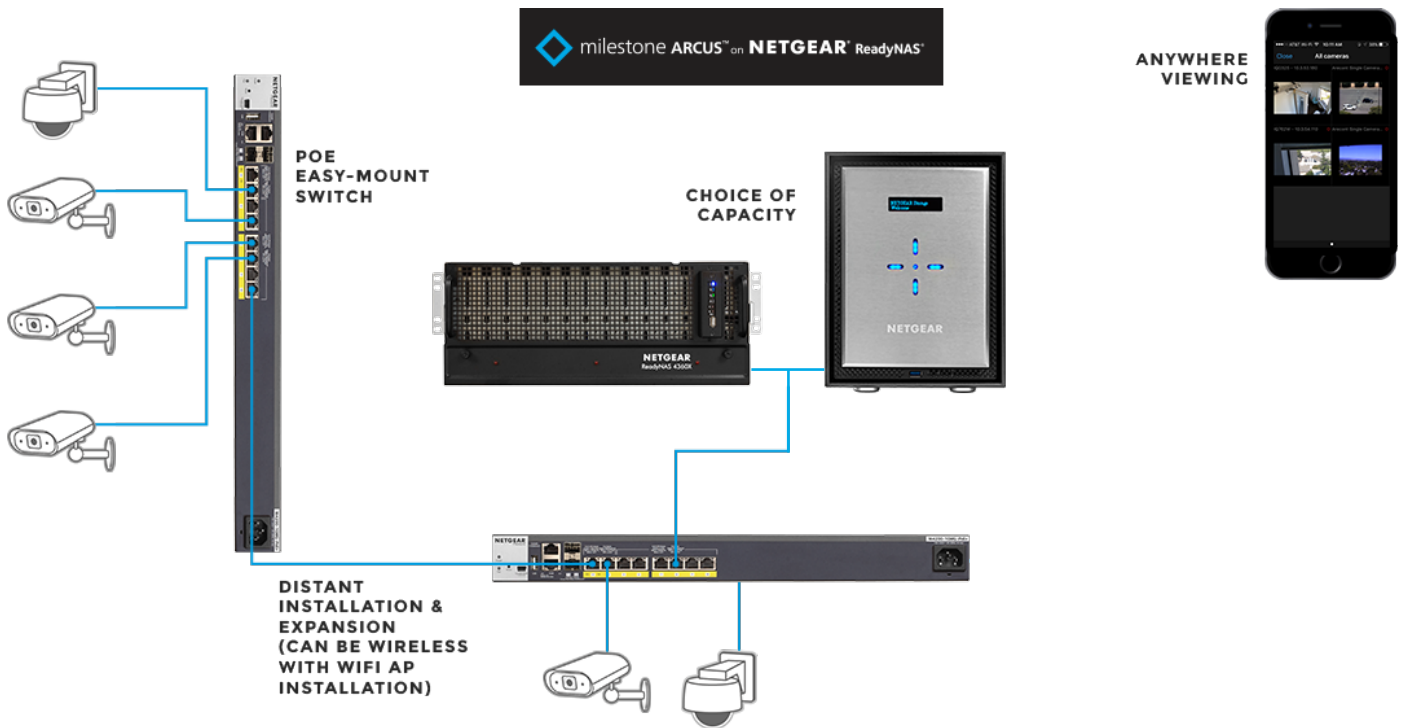

ANYWHERE VIEWING WITH MOBILE APP

Remote access and viewing plus instantaneous video capture and push to ReadyNAS

Capable of managing multiple surveillance sites with multiple ReadyNAS video servers

LIVE VIEW

Easy-to-use dashboard to view and manage cameras with time-stamped archiving

Easy installation and scalability with Milestone Arcus on ReadyNAS

Multiple Business-class ReadyNAS models to choose from

BUSINESS CLASS READYNAS	RN420	RN520	RN620	RR2000	RR3000/4000
Models	RN422 RN424 RN426 RN428	RN524X RN526X RN528X	RN626X RN628X	RR2304	RN3138 RR3312 RR4312X RR4360X
Drive Bays	2/4/6/8	4/6/8	6/8	4/12	4/12/60
Network Interface	RN422/424: 2x GbE RN426/428: 4x GbE	RN524X: 10 GbE + GbE RN526X/528X: 2x 10 GbE	2x GbX 2x 10 GbE	RR2304: 2xGbE	RN3138/RR3312: 4x GbE RR4312X/4360X: 2x 10 GbE, 4x GbE
Typical Number of Cameras	8 to 40	16 to 60	72 to 100	8 to 40	40 to 100
System Requirements for the Solution	<ul style="list-style-type: none"> • A Business-class ReadyNAS • ReadyNAS OS 6.8 or later • Free download-able Milestone Arcus on ReadyNAS app from ReadyNAS app store (Admin UI) • Camera licenses purchased separately <ul style="list-style-type: none"> - RNVMSMA1-10000S, Milestone Arcus on ReadyNAS, 1 camera license - RNVMSMA4-10000S, Milestone Arcus on ReadyNAS, 4 camera licenses - RNVMSMA8-10000S, Milestone Arcus on ReadyNAS, 8 camera licenses • Two 60-day free trial camera licenses 				